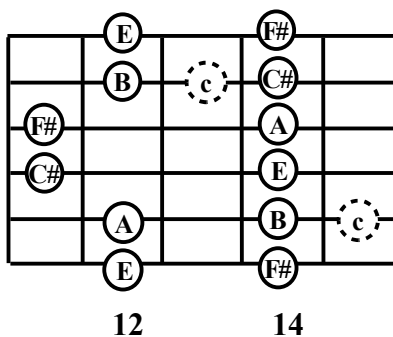

Pentatonic Scales

Key of A Major: A B C# D E F# G# A Blue Note = C
 Do Re Mi Fa So La Ti Do C is the minor 3rd
 Root 2nd 3rd 4th 5th 6th 7th Octave

Skeleton of Box 1 (A Ionian)

Skeleton of Box 2 (B Dorian)

Skeleton of Box 3 (C# Phrygian)

Skeleton of Box 5 (E Mixolydian)

F#m7

Skeleton of Box 6 (F# Aeolian)

F#m7