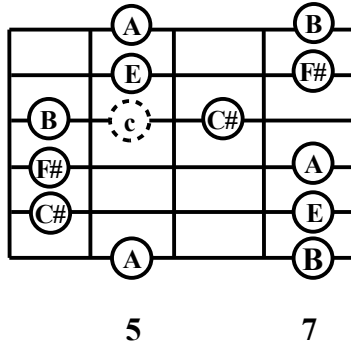

Pentatonic Scales

Key of A Major: A B C# D E F# G# A Blue Note = C
 Do Re Mi Fa So La Ti Do C is the minor 3rd
 Root 2nd 3rd 4th 5th 6th 7th Octave

Skeleton of Box 1 (A Ionian)

Skeleton of Box 2 (B Dorian)